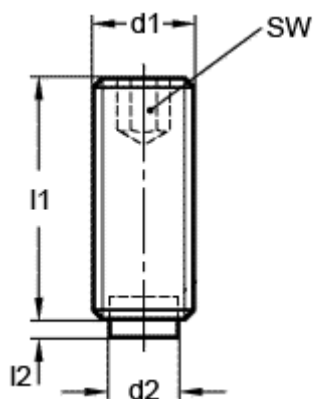

Data Sheet

Article number: 20930616

Description: E+G Grub screw
GN 913.3-M6-12-MS

Measures

$d1 = M6$

$d2 = 4.0$

$l1 = 12$

$l2 = 1.0$

$SW = 3.0$